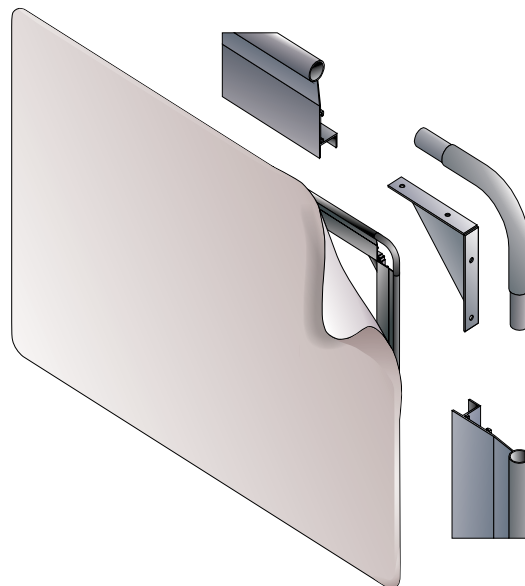

# Fixed frames Cinevision

A modular concept which revolutionizes the large screens' technique!

The projection screen surface is stretched on an aluminium frame by using strong spanners. It offers a permanent fixed or flying screen.

"Postcard" system: the framework is invisible when the fabric is in place (wrap around frame).

Cinevision is suitable for large projection surfaces and can be adapted to suit all movie theatres. It is also suitable for the larger conference room, communication rooms or auditoriums.

Many of Cinevision's profile qualities are regularly exploited for the realization of projection screens with particular forms and dimensions.

Our screens are made-to-measure.

Optionally, the Cinevision can be achieved with a fix- or moving masking.

Cinevision is designed to be easily curved on site.

Available fabrics: all our PVC projection fabrics surfaces are suitable