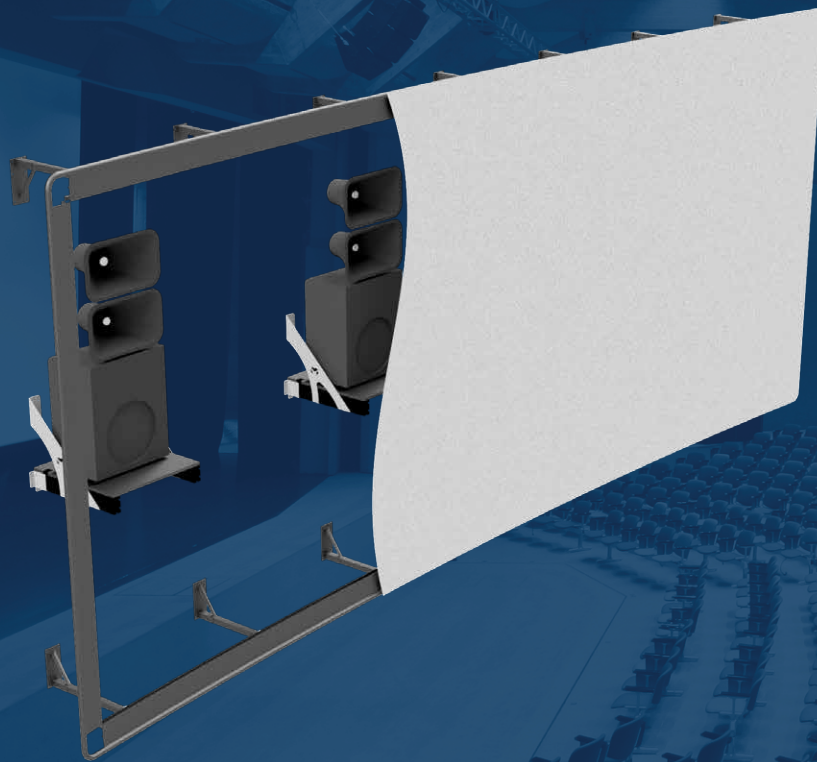

Let us share our
expertise with you

Fixed frames
Cinevision