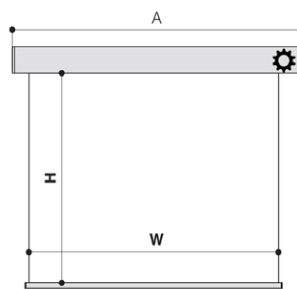

CEILING MOUNTING BRACKET

CEILING MOUNTING

PRO

HC

TENSIO

Majestic - white housing + white sidecaps

Tensioned

Viewing sizes (cm)
(W x H)

Black Borders 5cm
with black top drop of
30 cm
Black weighting bar

No borders
White weighting bar

Black Borders 5cm
with black top drop
of 30 cm
Black weighting bar

1:1 (only without borders and not tensioned)	Viewing sizes (cm) (W x H)			Black Borders 5cm with black top drop of 30 cm Black weighting bar		No borders White weighting bar		Black Borders 5cm with black top drop of 30 cm Black weighting bar	
	4:3	16:9	16:10	Length housing (A)	Approx. weight (kg)	Length housing (B)	Approx. weight (kg)	Length housing (C)	Approx. weight (kg)
160x160	160x120	160x90	160x100	179	18	169	18	198	20
180x180	180x135	180x101	180x112	199	20	189	20	218	23
200x200	200x150	200x112	200x125	219	21	209	21	238	24
220x220	220x165	220x124	220x137	239	23	229	23	258	27
250x250	250x190	250x140	250x156	269	25	259	25	288	31
300 x 300	300x225	300x169	300x187	319	29	309	29	338	38
350 x 350	350 x 265	350 x 197	350 x 219	369	33	359	33	388	44
400 x 400	400 x 300	400 x 225	400 x 250	419	37	409	37	438	50