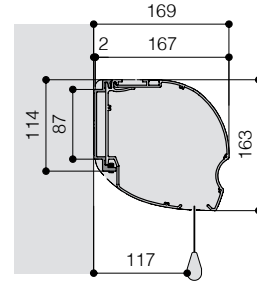

Smart design!

The fixing brackets and the control and power cables are invisible.

Optional: LED rear lights.

Technical specifications :

- Silent motor system provides a smooth and quiet operation
- Power: 10 Nm
- Speed: 17 rpm
- Power supply: 230V / 50 Hz
- Consumption: 156 W
- Certification: IMQ
- Totally manufactured with aluminium housing and steel side plates
- Housing dimensions: 167x163 mm. (DxH)
- Housing painted with white epoxy powders (RAL 9010)
- Switcher on/off/stop included
- Ceiling and wall mounting brackets included
- Flame retardant projection surfaces - classification M1 and B1
- Hour-shape glass tensioning system to provide perfect flatness
- The projection surface drops on the front side of the housing at 12,5 cm. from the wall.
- Screen housing available in different colours (optional)

CEILING MOUNTING BRACKET

CEILING MOUNTING

PRO

HC

TENSIO

Majestic - white housing + white sidecaps

Tensioned

Viewing sizes (cm)
(W x H)

Black Borders 5cm
with black top drop of
30 cm
Black weighting bar

No borders
White weighting bar

Black Borders 5cm
with black top drop
of 30 cm
Black weighting bar

1:1 (only without borders and not tensioned)	Viewing sizes (cm) (W x H)			Black Borders 5cm with black top drop of 30 cm Black weighting bar		No borders White weighting bar		Black Borders 5cm with black top drop of 30 cm Black weighting bar	
	4:3	16:9	16:10	Length housing (A)	Approx. weight (kg)	Length housing (B)	Approx. weight (kg)	Length housing (C)	Approx. weight (kg)
160x160	160x120	160x90	160x100	179	18	169	18	198	20
180x180	180x135	180x101	180x112	199	20	189	20	218	23
200x200	200x150	200x112	200x125	219	21	209	21	238	24
220x220	220x165	220x124	220x137	239	23	229	23	258	27
250x250	250x190	250x140	250x156	269	25	259	25	288	31
300 x 300	300x225	300x169	300x187	319	29	309	29	338	38
350 x 350	350 x 265	350 x 197	350 x 219	369	33	359	33	388	44
400 x 400	400 x 300	400 x 225	400 x 250	419	37	409	37	438	50