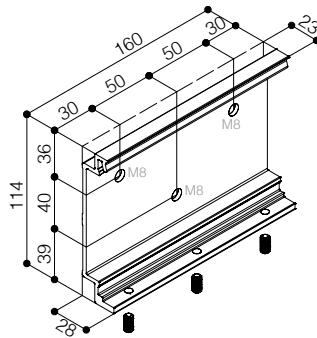

Sizes

WALL MOUNTING BRACKET