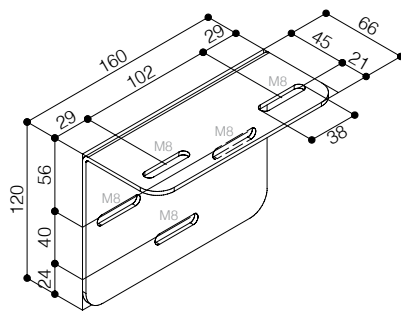

Smart design!

The fixing brackets and the control and power cables are invisible.

Optional: LED rear lights.

Technical specifications :

- Silent motor system provides a smooth and quiet operation
- Power: 10 Nm
- Speed: 17 rpm
- Power supply: 230V / 50 Hz
- Consumption: 156 W
- Certification: IMQ
- Totally manufactured with aluminium housing and steel side plates
- Housing dimensions: 167x163 mm. (DxH)
- Housing painted with white epoxy powders (RAL 9010)
- Switcher on/off/stop included
- Ceiling and wall mounting brackets included
- Flame retardant projection surfaces - classification M1 and B1
- Hour-shape glass tensioning system to provide perfect flatness
- The projection surface drops on the front side of the housing at 12,5 cm. from the wall.
- Screen housing available in different colours (optional)

CEILING MOUNTING BRACKET

CEILING MOUNTING

PRO

HC

TENSIO

Majestic - white housing + white sidecaps

Tensioned

Viewing sizes (cm)
(W x H)

Black Borders 5cm
with black top drop of
30 cm
Black weighting bar

No borders
White weighting bar

Black Borders 5cm
with black top drop
of 30 cm
Black weighting bar

1:1 (only without borders and not tensioned)	Viewing sizes (cm) (W x H)			Black Borders 5cm with black top drop of 30 cm Black weighting bar		No borders White weighting bar		Black Borders 5cm with black top drop of 30 cm Black weighting bar	
	4:3	16:9	16:10	Length housing (A)	Approx. weight (kg)	Length housing (B)	Approx. weight (kg)	Length housing (C)	Approx. weight (kg)
160x160	160x120	160x90	160x100	179	18	169	18	198	20
180x180	180x135	180x101	180x112	199	20	189	20	218	23
200x200	200x150	200x112	200x125	219	21	209	21	238	24
220x220	220x165	220x124	220x137	239	23	229	23	258	27
250x250	250x190	250x140	250x156	269	25	259	25	288	31
300 x 300	300x225	300x169	300x187	319	29	309	29	338	38
350 x 350	350 x 265	350 x 197	350 x 219	369	33	359	33	388	44
400 x 400	400 x 300	400 x 225	400 x 250	419	37	409	37	438	50