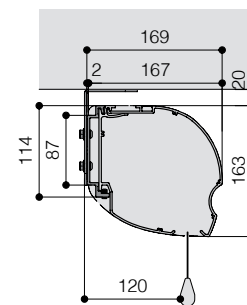

Smart design!

The fixing brackets and the control and power cables are invisible.

Optional: LED rear lights.

Technical specifications :

- Silent motor system provides a smooth and quiet operation
- Power: 10 Nm
- Speed: 17 rpm
- Power supply: 230V / 50 Hz
- Consumption: 156 W
- Certification: IMQ
- Totally manufactured with aluminium housing and steel side plates
- Housing dimensions: 167x163 mm. (DxH)
- Housing painted with white epoxy powders (RAL 9010)
- Switcher on/off/stop included
- Ceiling and wall mounting brackets included
- Flame retardant projection surfaces - classification M1 and B1
- Hour-shape glass tensioning system to provide perfect flatness
- The projection surface drops on the front side of the housing at 12,5 cm. from the wall.
- Screen housing available in different colours (optional)

CEILING MOUNTING BRACKET

CEILING MOUNTING

PRO

HC

TENSIO

Majestic - white housing + white sidecaps

Tensioned

Viewing sizes (cm)
(W x H)

Black Borders 5cm
with black top drop of
30 cm
Black weighting bar

No borders
White weighting bar

Black Borders 5cm
with black top drop
of 30 cm
Black weighting bar

1:1 (only without borders and not tensioned)	Viewing sizes (cm) (W x H)			Black Borders 5cm with black top drop of 30 cm Black weighting bar		No borders White weighting bar		Black Borders 5cm with black top drop of 30 cm Black weighting bar	
	4:3	16:9	16:10	Length housing (A)	Approx. weight (kg)	Length housing (B)	Approx. weight (kg)	Length housing (C)	Approx. weight (kg)
160x160	160x120	160x90	160x100	179	18	169	18	198	20
180x180	180x135	180x101	180x112	199	20	189	20	218	23
200x200	200x150	200x112	200x125	219	21	209	21	238	24
220x220	220x165	220x124	220x137	239	23	229	23	258	27
250x250	250x190	250x140	250x156	269	25	259	25	288	31
300 x 300	300x225	300x169	300x187	319	29	309	29	338	38
350 x 350	350 x 265	350 x 197	350 x 219	369	33	359	33	388	44
400 x 400	400 x 300	400 x 225	400 x 250	419	37	409	37	438	50