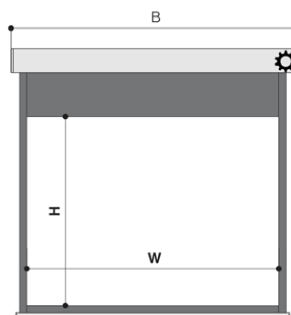

CEILING MOUNTING BRACKET

CEILING MOUNTING

PRO

HC

TENSIO

Majestic - white housing + white sidecaps

Tensioned

Viewing sizes (cm)
(W x H)

Black Borders 5cm
with black top drop of
30 cm
Black weighting bar

No borders
White weighting bar

Black Borders 5cm
with black top drop
of 30 cm
Black weighting bar

1:1 (only without borders and not tensioned)	Viewing sizes (cm) (W x H)			Black Borders 5cm with black top drop of 30 cm Black weighting bar		No borders White weighting bar		Black Borders 5cm with black top drop of 30 cm Black weighting bar	
	4:3	16:9	16:10	Length housing (A)	Approx. weight (kg)	Length housing (B)	Approx. weight (kg)	Length housing (C)	Approx. weight (kg)
160x160	160x120	160x90	160x100	179	18	169	18	198	20
180x180	180x135	180x101	180x112	199	20	189	20	218	23
200x200	200x150	200x112	200x125	219	21	209	21	238	24
220x220	220x165	220x124	220x137	239	23	229	23	258	27
250x250	250x190	250x140	250x156	269	25	259	25	288	31
300 x 300	300x225	300x169	300x187	319	29	309	29	338	38
350 x 350	350 x 265	350 x 197	350 x 219	369	33	359	33	388	44
400 x 400	400 x 300	400 x 225	400 x 250	419	37	409	37	438	50