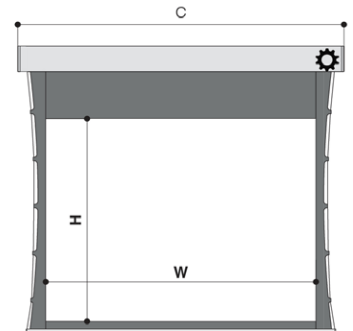

CEILING MOUNTING BRACKET

CEILING MOUNTING

PRO

HC

TENSIO

Majestic - white housing + white sidecaps

Tensioned

Viewing sizes (cm)
(W x H)

Black Borders 5cm
with black top drop of
30 cm
Black weighting bar

No borders
White weighting bar

Black Borders 5cm
with black top drop
of 30 cm
Black weighting bar

1:1 (only without borders and not tensioned)	Viewing sizes (cm) (W x H)			Black Borders 5cm with black top drop of 30 cm Black weighting bar		No borders White weighting bar		Black Borders 5cm with black top drop of 30 cm Black weighting bar	
	4:3	16:9	16:10	Length housing (A)	Approx. weight (kg)	Length housing (B)	Approx. weight (kg)	Length housing (C)	Approx. weight (kg)
160x160	160x120	160x90	160x100	179	18	169	18	198	20
180x180	180x135	180x101	180x112	199	20	189	20	218	23
200x200	200x150	200x112	200x125	219	21	209	21	238	24
220x220	220x165	220x124	220x137	239	23	229	23	258	27
250x250	250x190	250x140	250x156	269	25	259	25	288	31
300 x 300	300x225	300x169	300x187	319	29	309	29	338	38
350 x 350	350 x 265	350 x 197	350 x 219	369	33	359	33	388	44
400 x 400	400 x 300	400 x 225	400 x 250	419	37	409	37	438	50